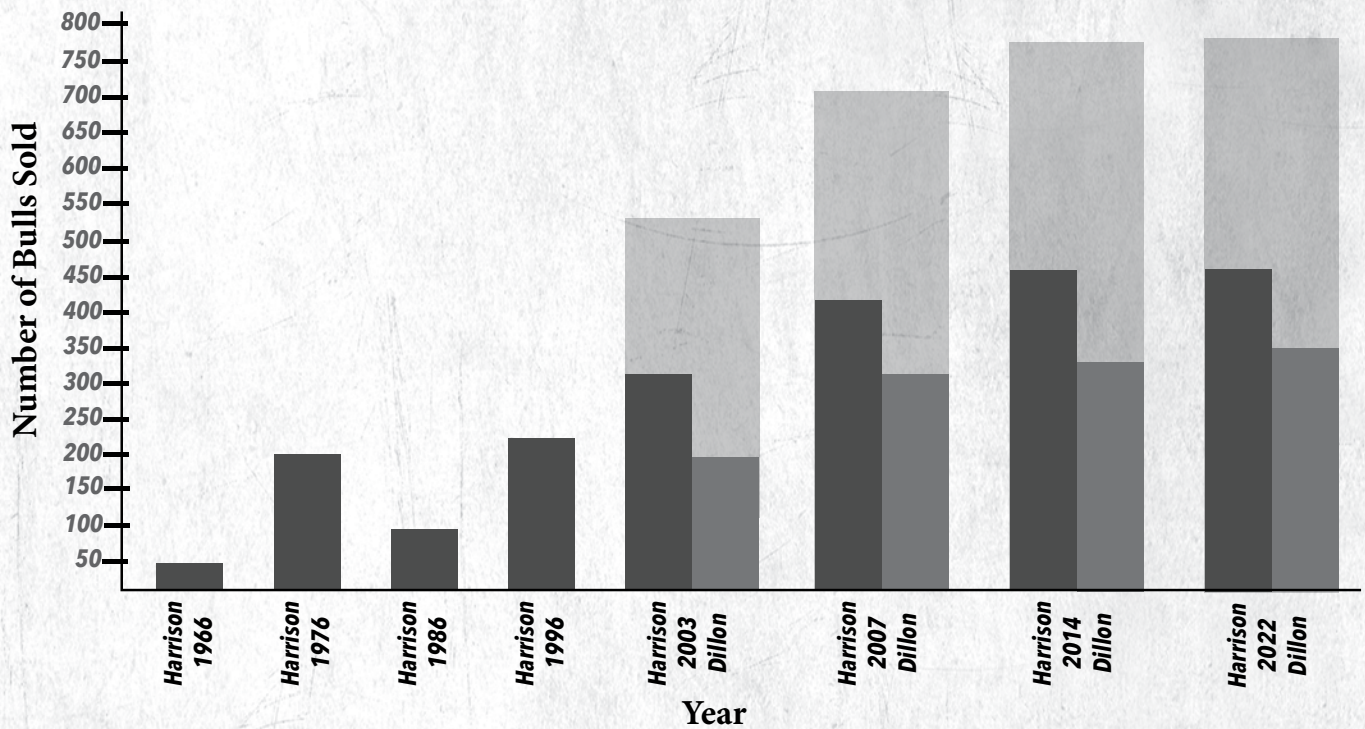

The Power of the.....

a 100 years of a focused breeding program